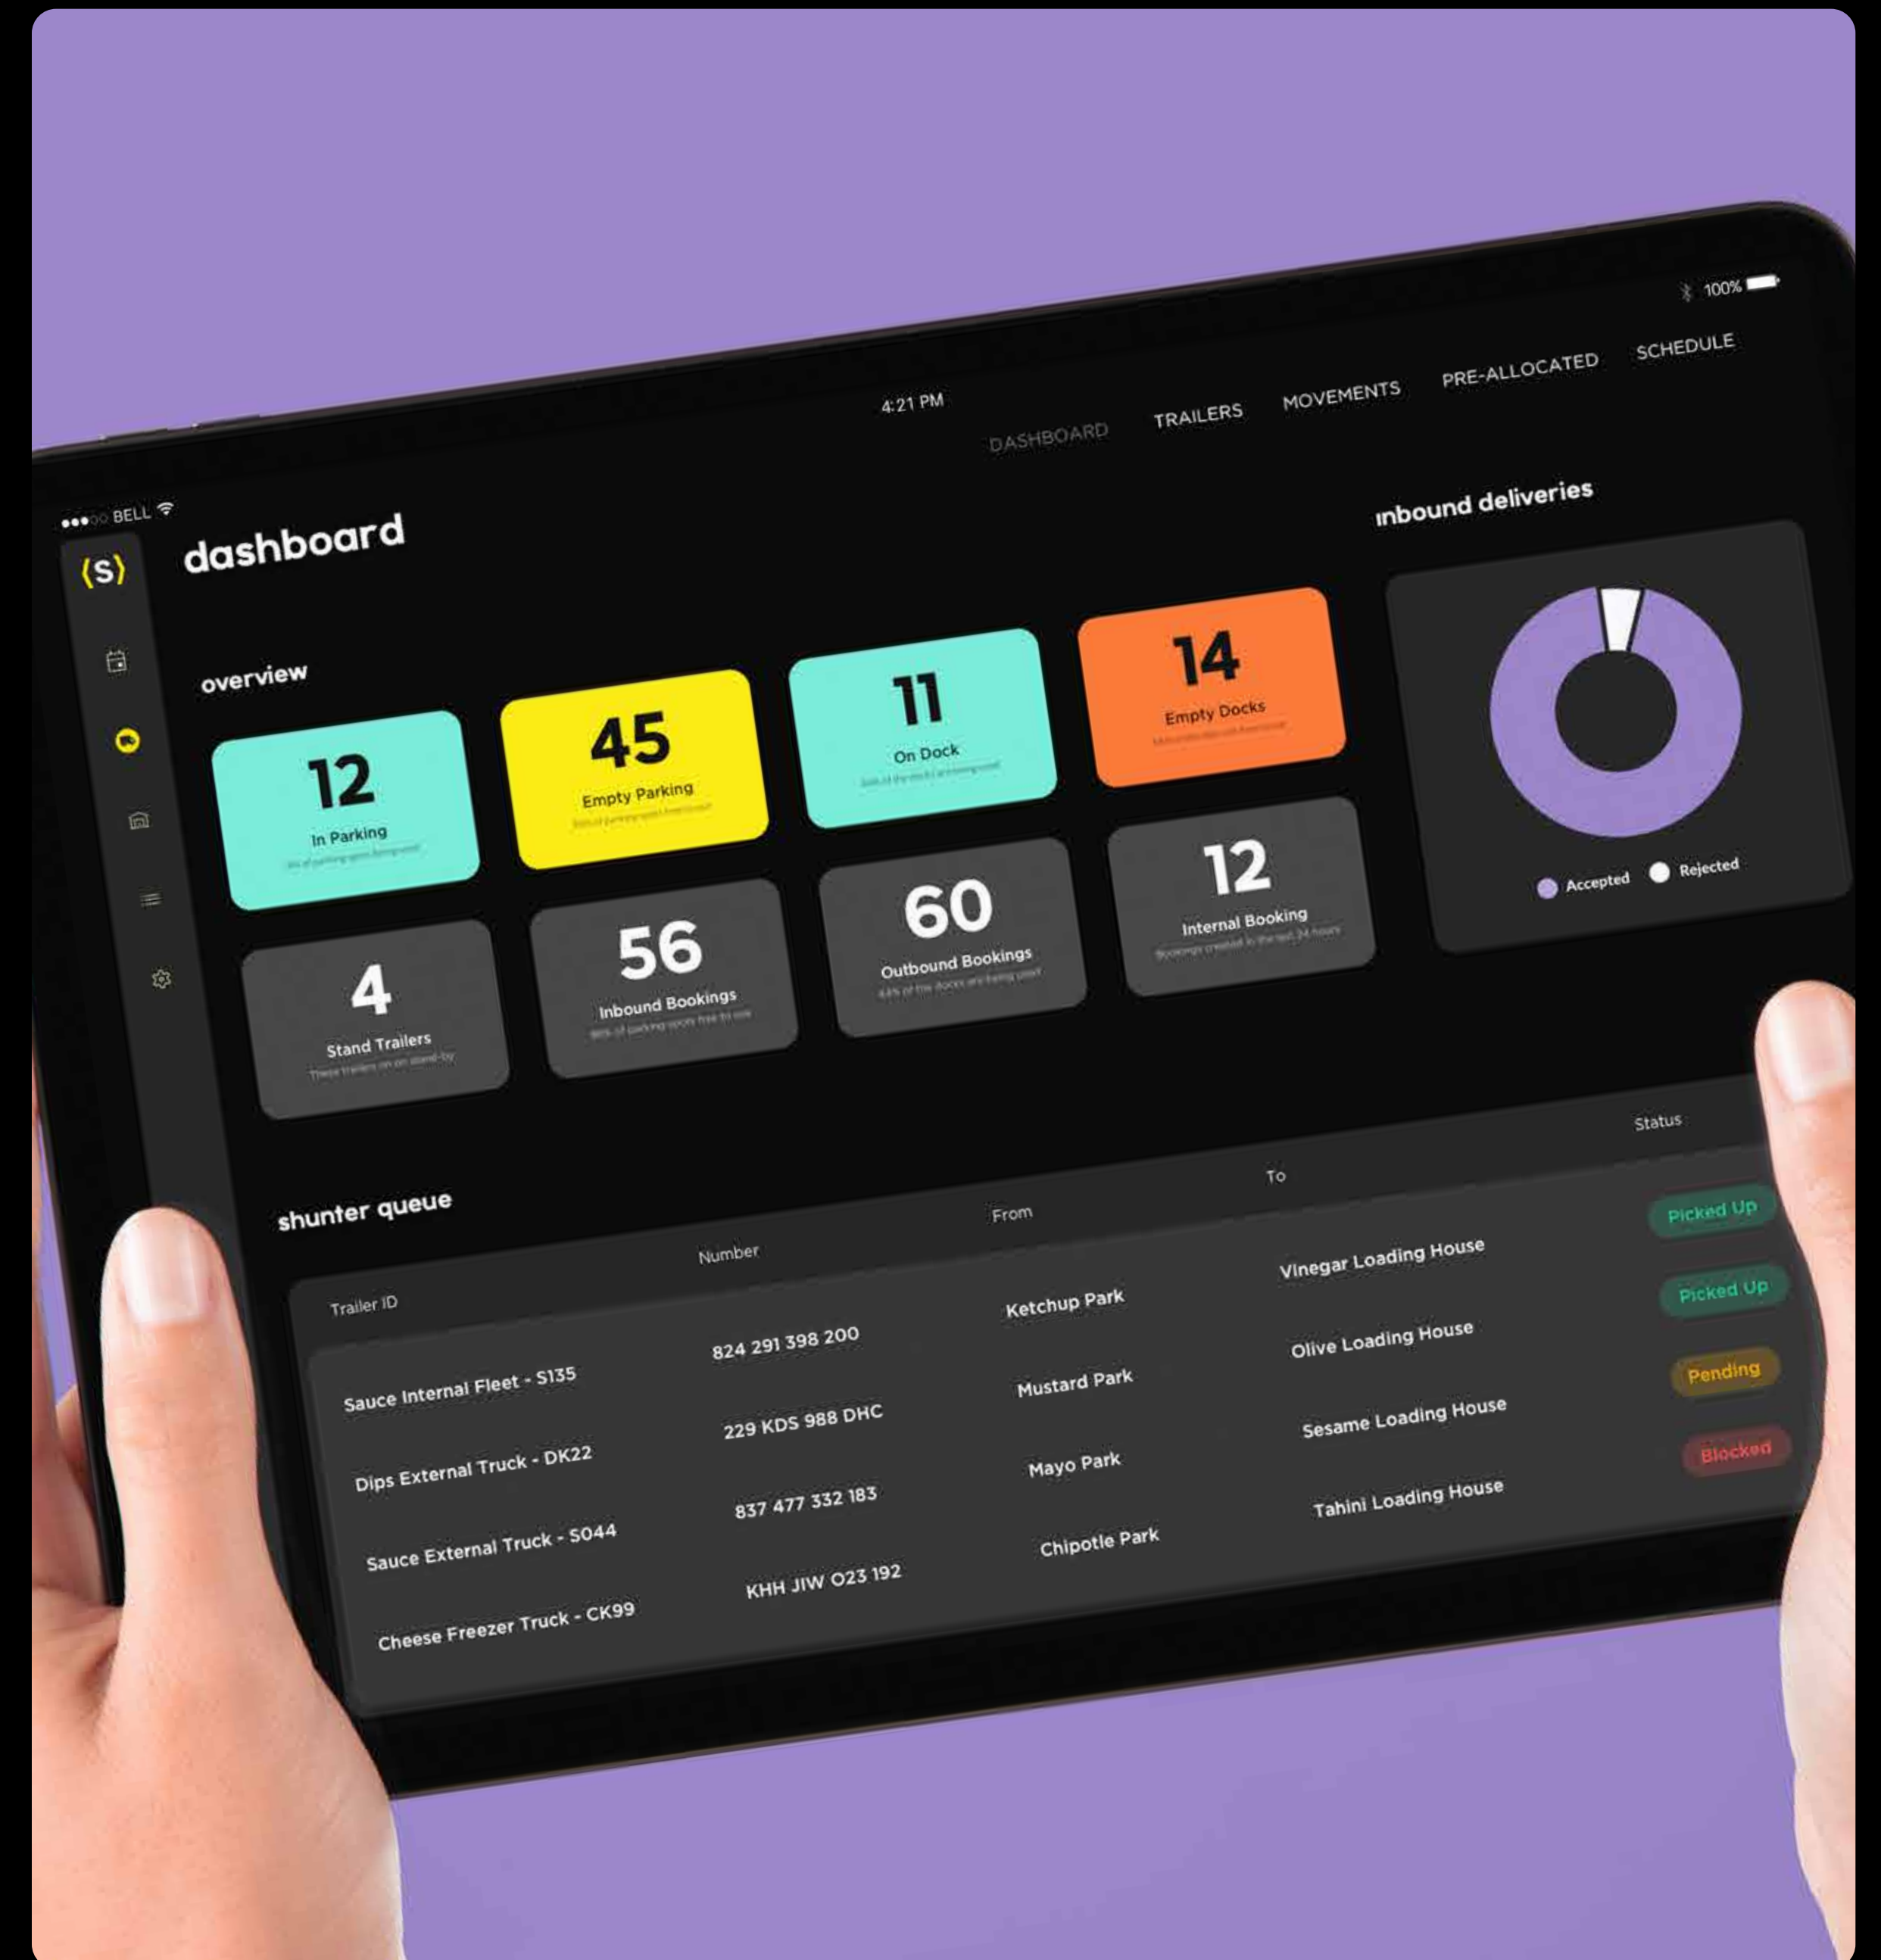

See it in action

yard sauce

GXO required a completely bespoke platform developing to meet its objectives. Sauce developed a fully configurable workflow platform to allow GXO to track all of their assets through different locations and states for each of their clients.

At any moment in time GXO, their clients, suppliers or wash sites are able to see an exact snapshot of data so they can understand their needs, in terms of levels of assets, and their tasks. As well as that, using a prediction model, it is possible for GXO to understand where potential future issues may arise in the reverse supply chain.

All of the system is built to work on mobile devices up to desktop devices, so can be accessed anywhere at any time.

The data is also accessible to the GXO data lakes, so that additional reporting can be completed.